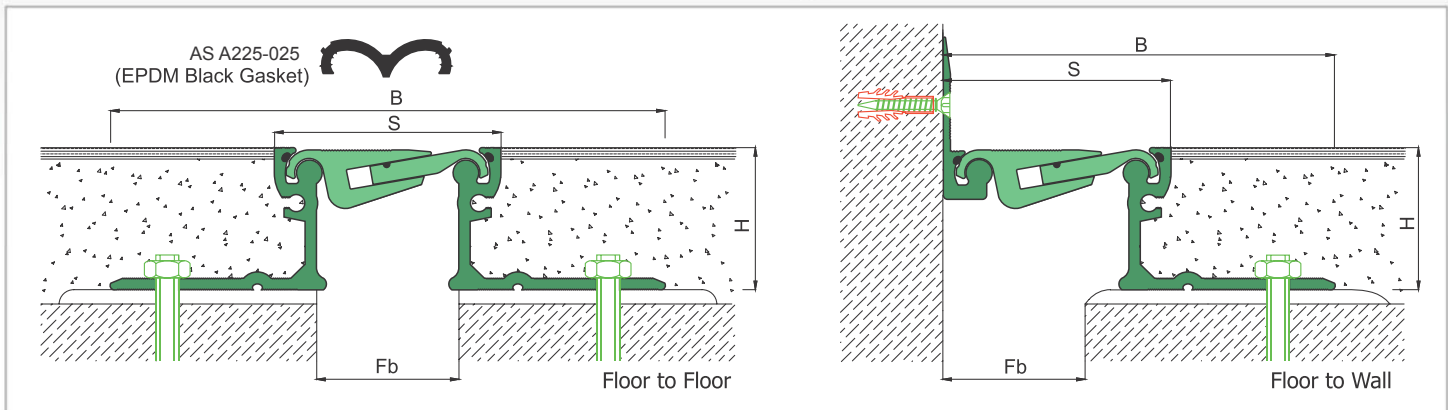

AS A225 profile is particularly designed for areas with heavy vehicle traffic. Pure metal structure characterizes AS A225 as a hardwearing & maintenance free profile. Hinged profile system and freely moving center pieces let the profile to meet displacements in 3 directions. Striated profile surface prevents slipping while the EPDM cords placed between the profiles eliminate metal stroking noise and minimize liquid leakage risk. Quite wide designed punched base frame lets the profile to be installed in an easy, quick and secured way. As pure metal profiles can not function in very narrow gaps, AS A225 – 030 profile with elastomeric gasket is designed and can be applied to gaps up to 25 mm. For surface mounted applications, AS U235 model is recommended. Profiles are delivered factory-assembled.

- Application Areas** : Indoor & Outdoor / Floor
- Ideal for** : Factories, Warehouses, Car Parks, Airports, Shopping Malls, Commercial & Public Buildings etc.
- Material** : Mill Finish Aluminum (Anodizing optional), EPDM Cord; EPDM Gasket (Only AS A225-030)
- Aluminum Alloy** : 6063 AA-USA / EN AW 6063
- Optional Supplies** : Fire Barrier, Waterproof EPDM membrane

* Visuals are representative and the profile configuration may differ depending on the characteristics requested.

LOCATION	MODEL	GAP (Fb) mm	HEIGHT (H) MM	OVERALL WIDTH (B) mm	VISIBLE WIDTH (S) mm	MOVEMENT (W) mm	LOAD CAPACITY	STANDARD LENGTH (mt)
Floor to Floor	AS A225-025	25	30 / 38 / 50 / 70	170	55	+10 / -5	25 kN 120 kN	3
	AS A225-035	35	30 / 38 / 50 / 70	183	68	± 5	25 kN 300 kN	3
	AS A225-050	50	30 / 38 / 50 / 70	195	80	± 8	70 kN 300 kN	3
	AS A225-070	70	30 / 38 / 50 / 70	215	100	± 10	70 kN 300 kN	3
	AS A225-100	100	30 / 38 / 50 / 70	245	130	± 14	70 kN 300 kN	3
	AS A225-150	150	65	340	206	± 25	65 kN 300 kN	3