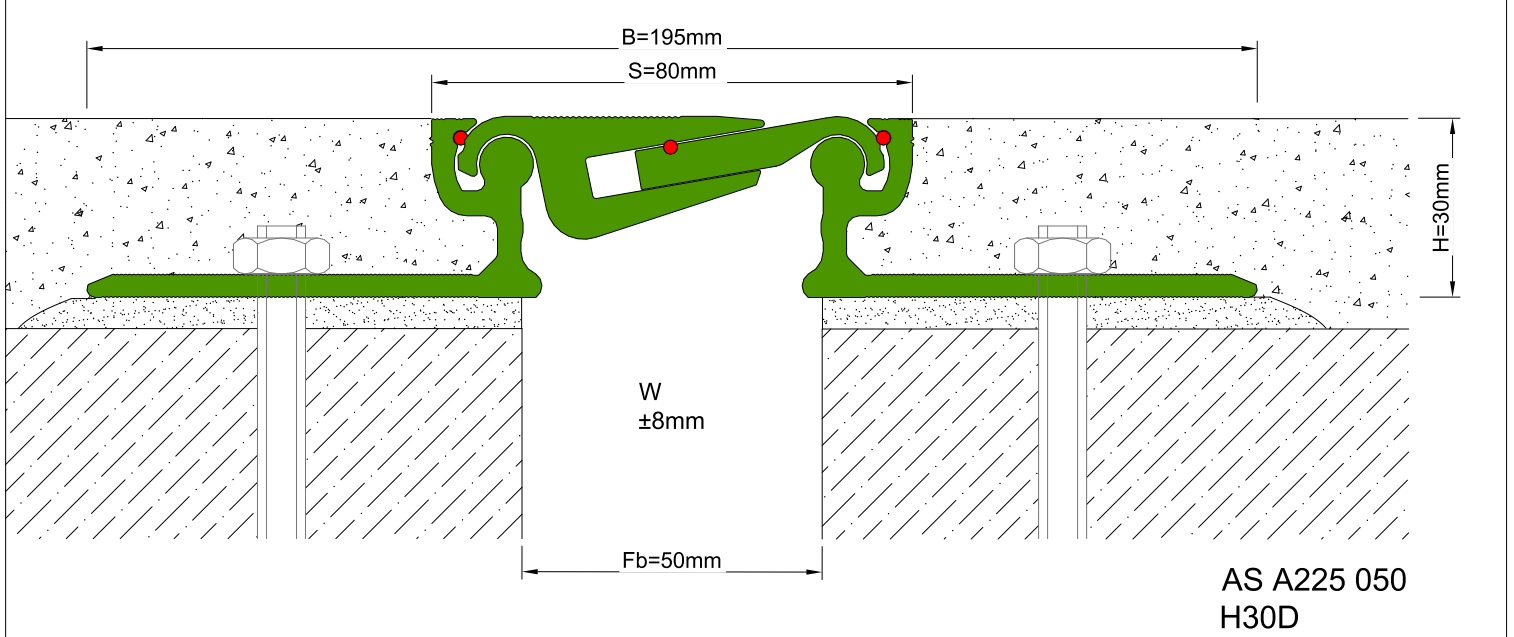

AS A225 profile is particularly designed for areas with heavy vehicle traffic. Pure metal structure characterizes AS A225 as a hardwearing & maintenance free profile. Hinged profile system and freely moving center pieces let the profile to meet displacements in 3 directions. Striated profile surface prevents slipping while the EPDM cords placed between the profiles eliminate metal stroking noise and minimize liquid leakage risk. Quite wide designed punched base frame lets the profile to be installed in an easy, quick and secured way. As pure metal profiles can not function in very narrow gaps, AS A225 – 030 profile with elastomeric gasket is designed and can be applied to gaps up to 25 mm. For surface mounted applications, AS U235 model is recommended. Profiles are delivered factory-assembled.

* Visuals are representative and the profile configuration may differ depending on the characteristics requested.

LOCATION	MODEL	GAP (Fb) mm	HEIGHT (H) MM	OVERALL WIDTH (B) mm	VISIBLE WIDTH (S) mm	MOVEMENT (W) mm	LOAD CAPACITY	STANDARD LENGTH (mt)
Floor to Floor	AS A225-025	25	30 / 38 / 50 / 70	170	55	+10 / -5	25 kN 120 kN	3
	AS A225-035	35	30 / 38 / 50 / 70	183	68	± 5	25 kN 300 kN	3
	AS A225-050	50	30 / 38 / 50 / 70	195	80	± 8	70 kN 300 kN	3
	AS A225-070	70	30 / 38 / 50 / 70	215	100	± 10	70 kN 300 kN	3
	AS A225-100	100	30 / 38 / 50 / 70	245	130	± 14	70 kN 300 kN	3
	AS A225-150	150	65	340	206	± 25	65 kN 300 kN	3

Note: Please ask for different sizes

Profil No Profile Number	AS A225 050	AS A225 050K
Fb (mm)	50	50
H (mm)	yaklaşık approx.	30
W± (mm)	yaklaşık approx.	±8
Renk Color	Alüminyum: Natürel, Fitiller: Siyah Aluminium: Natural, Inserts: Black	
Malzeme Material	Alüminyum, EPDM Kauçuk Aluminium, EPDM Rubber	
Standart Uzunluk Standard Length	3	
Yükleme Kapasitesi Load-Bearing Capacity	70kN 	300kN 