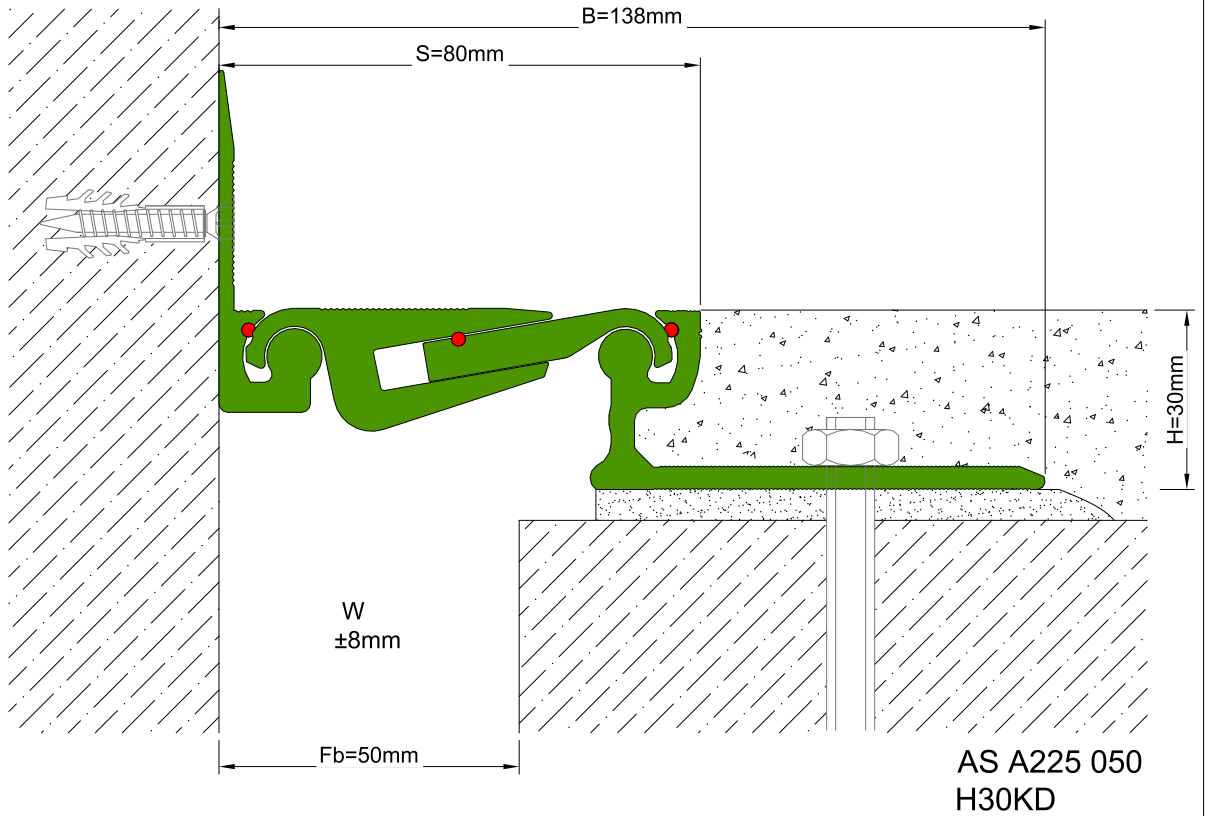

AS A225 profile is particularly designed for areas with heavy vehicle traffic. Pure metal structure characterizes AS A225 as a hardwearing & maintenance free profile. Hinged profile system and freely moving center pieces let the profile to meet displacements in 3 directions. Striated profile surface prevents slipping while the EPDM cords placed between the profiles eliminate metal stroking noise and minimize liquid leakage risk. Quite wide designed punched base frame lets the profile to be installed in an easy, quick and secured way. As pure metal profiles can not function in very narrow gaps, AS A225 – 030 profile with elastomeric gasket is designed and can be applied to gaps up to 25 mm. For surface mounted applications, AS U235 model is recommended. Profiles are delivered factory-assembled.

* Visuals are representative and the profile configuration may differ depending on the characteristics requested.

LOCATION	MODEL	GAP (Fb) mm	HEIGHT (H) MM	OVERALL WIDTH (B) mm	VISIBLE WIDTH (S) mm	MOVEMENT (W) mm	LOAD CAPACITY	STANDARD LENGTH (mt)
Floor to Floor	AS A225-025	25	30 / 38 / 50 / 70	170	55	+10 / -5	25 kN 120 kN	3
	AS A225-035	35	30 / 38 / 50 / 70	183	68	± 5	25 kN 300 kN	3
	AS A225-050	50	30 / 38 / 50 / 70	195	80	± 8	70 kN 300 kN	3
	AS A225-070	70	30 / 38 / 50 / 70	215	100	± 10	70 kN 300 kN	3
	AS A225-100	100	30 / 38 / 50 / 70	245	130	± 14	70 kN 300 kN	3
	AS A225-150	150	65	340	206	± 25	65 kN 300 kN	3

Note: Please ask for different sizes

Profil No Profile Number	AS A225 050	AS A225 050K
Fb (mm)	50	50
H (mm)	yaklaşık approx.	30
W± (mm)	yaklaşık approx.	±8
Renk Color	Alüminyum: Natürel, Fitiller: Siyah Aluminium: Natural, Inserts: Black	
Malzeme Material	Alüminyum, EPDM Kauçuk Aluminium, EPDM Rubber	
Standart Uzunluk Standard Length	3	
Yükleme Kapasitesi Load-Bearing Capacity	70kN 	300kN 